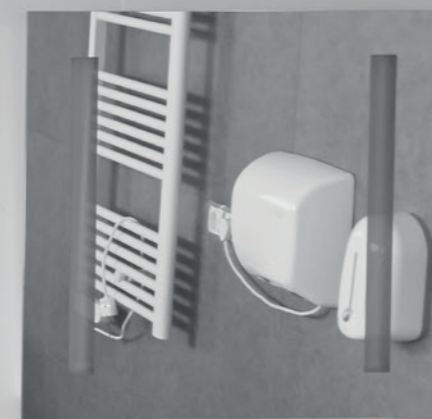

LOCATION

Alicante (Spain)

YEAR

2014

PRODUCTS

ECLISSE Single + ECLISSE Hoist
ECLISSE Double

ECLISSE sliding pocket door systems solve the delicate problem of the opening and closing of hinged doors, facilitating the mobility of the elderly and people with disabilities. Disappearing inside the wall, the panels do not hinder the adjacent maneuvering spaces and do not interfere with the passage of a wheelchair, which can move freely without encountering any impediment.

ECLISSE Hoist, the system of elevation with the motor installed in the ceiling, allows to move the patients from the bathroom to the pool. In this way, the staff can move and lower them to the water easily.