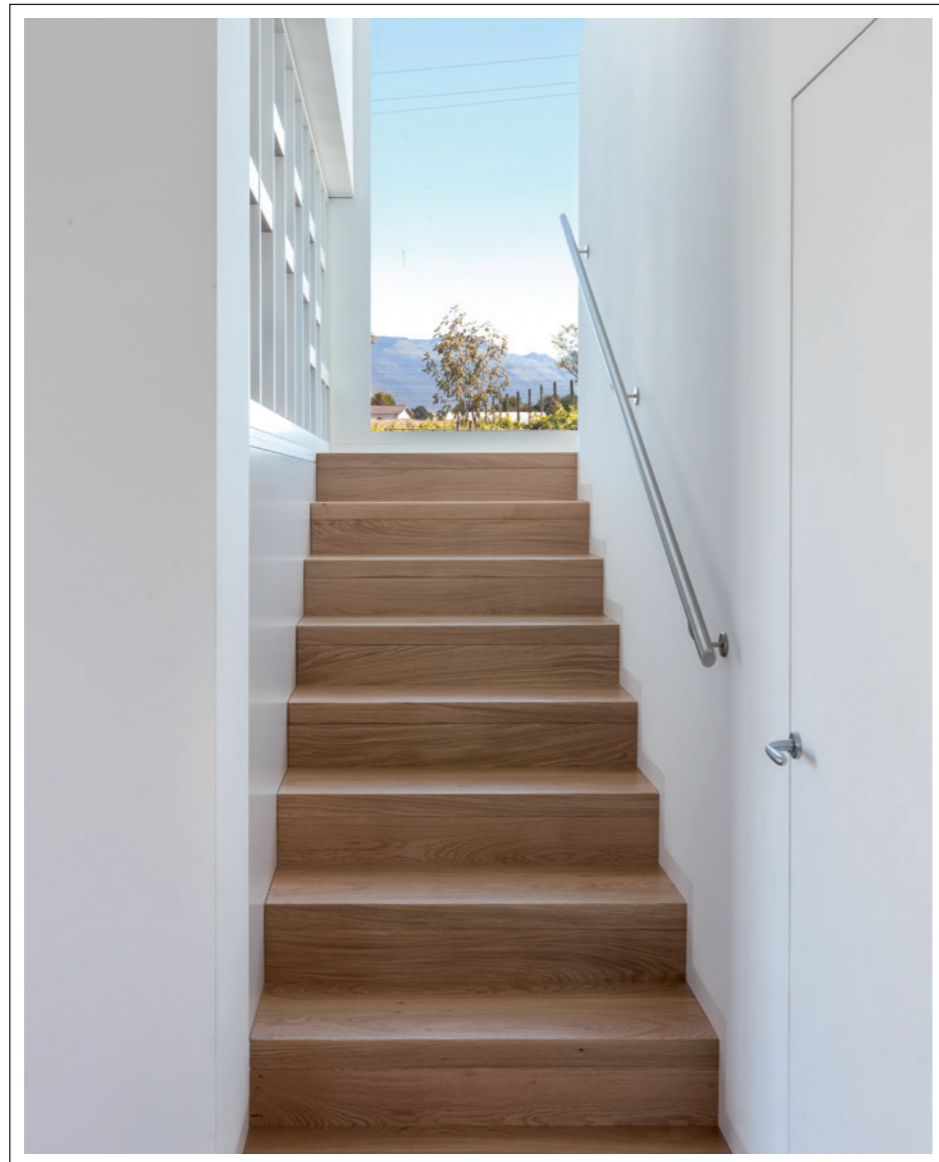

07

HOUSE IN TREVISO

PROJECT

New construction of a private home.

ARCHITECT

Chiara Carniel
Ph. Enrico Dal Zotto

LOCATION

Treviso (Italy)

YEAR

2016

PRODUCTS

ECLISSE Syntesis Line Battente
ECLISSE Syntesis Baseboard