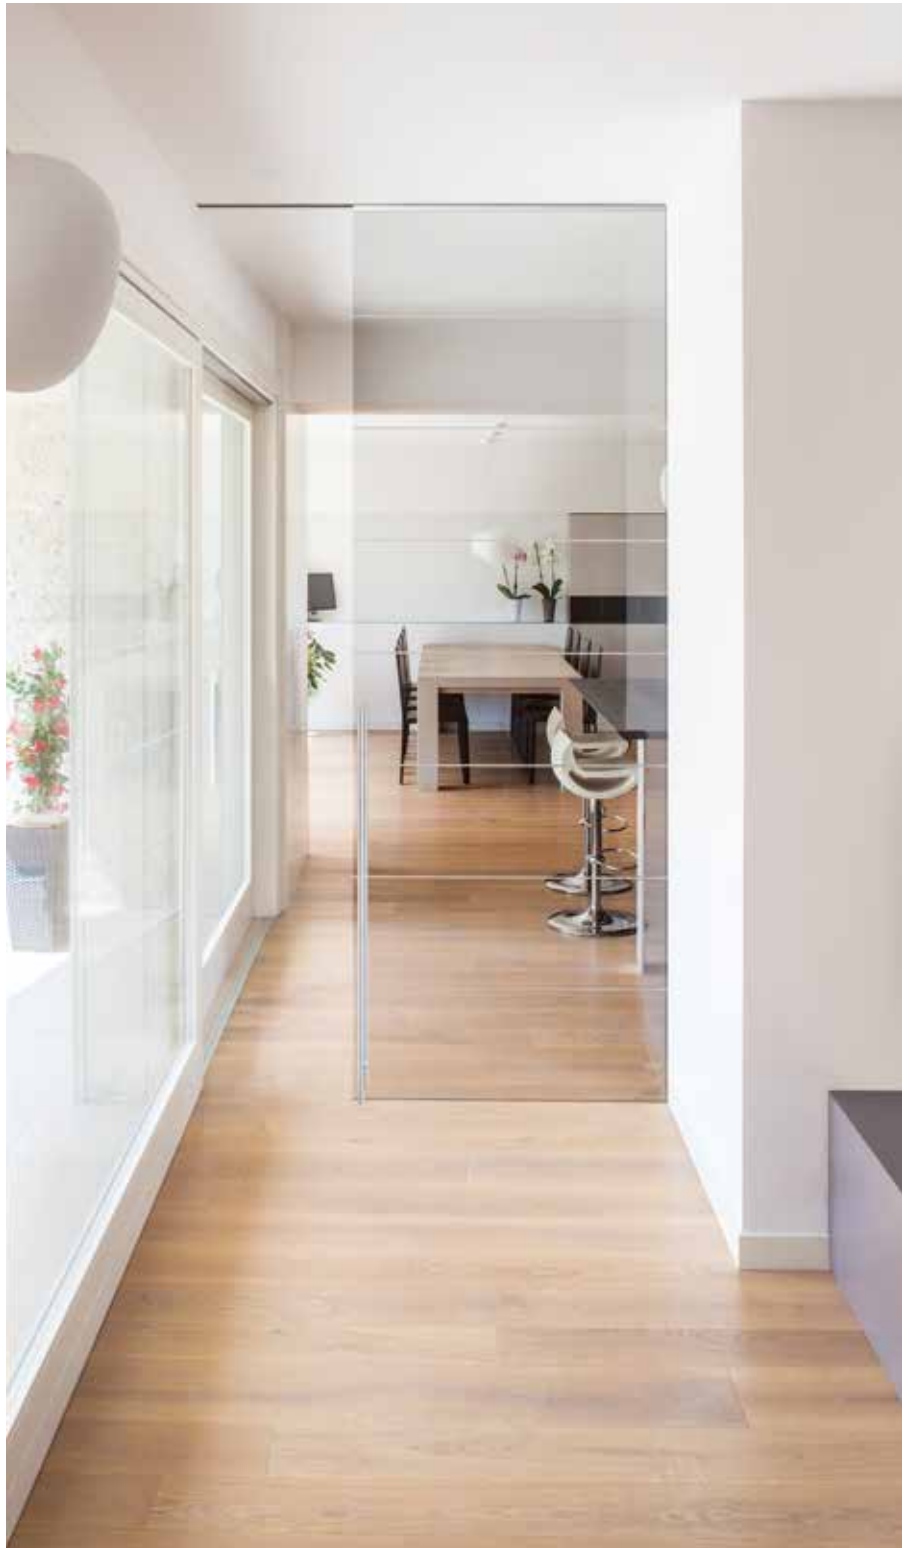

PRODUCTS :

Syntesis® Line
Syntesis® Line battente